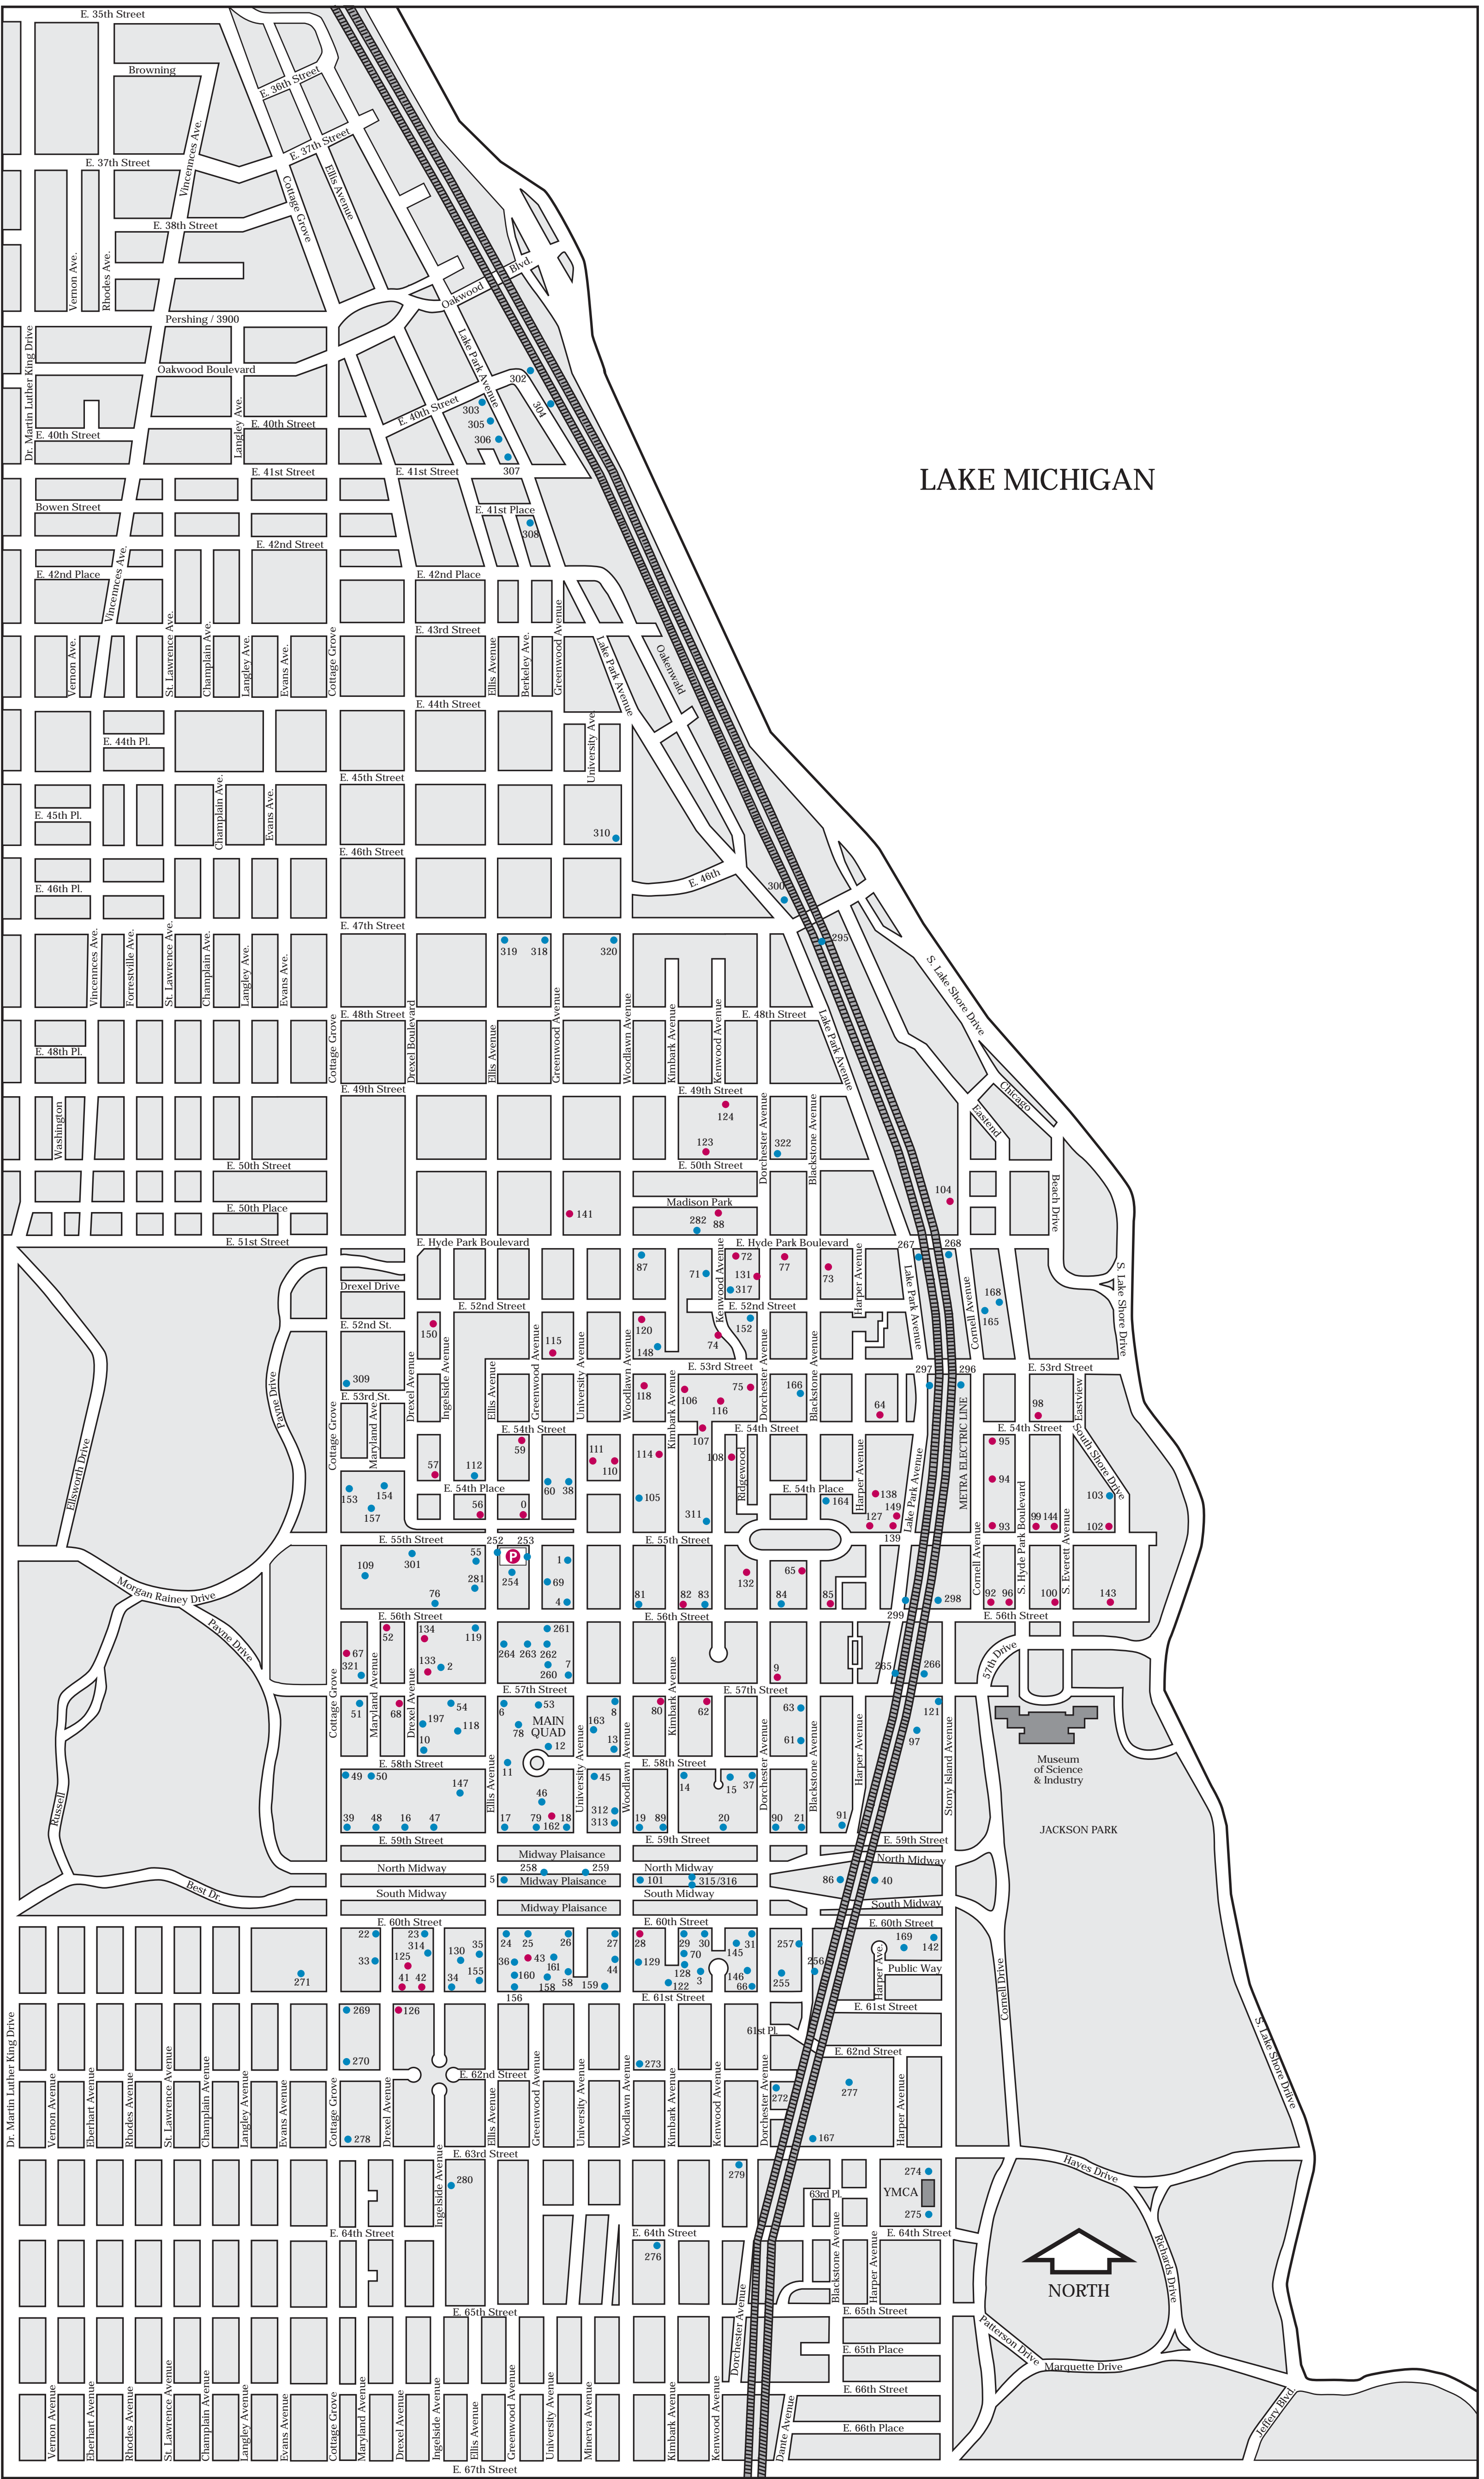

# LAKE MICHIGAN

There are 72 emergency phones located within the University parking structure.