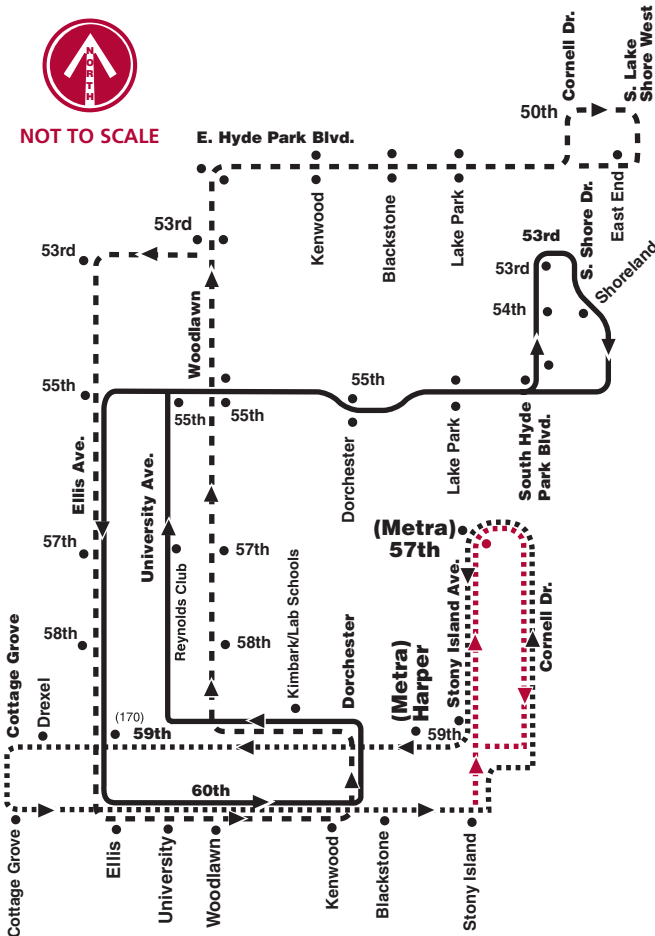

#170 U. of Chicago/Midway

Buses run every 10 minutes, weekdays during A.M. and P.M. rush hours only.

#171 U. of Chicago/Hyde Park

Operates daily through early evening and more frequently in rush hour. In summer, weekday rush hours only.

#172 U. of Chicago/Kenwood

Operates daily through early evening and more frequently in rush hour. In summer, weekday rush hours only.

#170 buses operate clockwise in the P.M. on Stony Island to serve Metra station directly.

- --- 170 U. of Chicago/Midway A.M.
- ... 170 U. of Chicago/Midway P.M.
- 171 U. of Chicago/Hyde Park
- - - 172 U. of Chicago/Kenwood
- (170) Bus stop only for route indicated
- ← Direction of travel

#173 U. of Chicago/Lakeview Express

Operates northbound every 30 minutes from Hyde Park to Downtown and Lakeview weekday P.M. rush only. No summer service.

#174 U. of Chicago/Garfield Stations

Direct weekday rush hour connections every 15 minutes between the U. of Chicago and CTA's Garfield Red and Green Line stations. Also runs Sept. – June, Fri. and Sat. from 7:20 p.m. – 2:00 a.m.