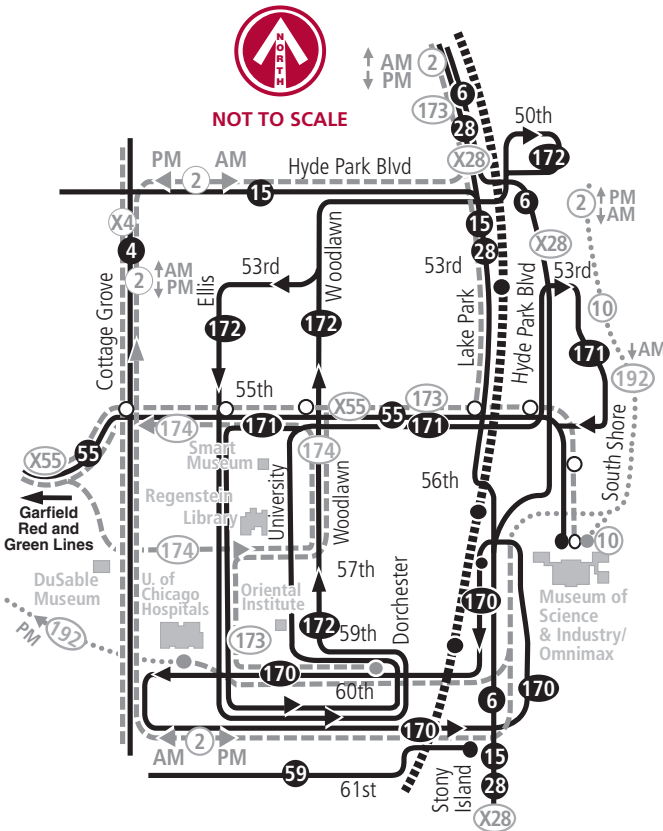

FULL	On Rail	On Bus	Transfers
Chicago Card® and Chicago Card Plus®	$1.75	$1.75	25¢
Transit Card	$2.00	$1.75	25¢
Cash	$2.00*	$2.00	None issued
REDUCED**			
Transit Card	85¢	85¢	15¢
Cash	85¢*	$1.00	None issued

* Cash not accepted at rail station turnstiles. Buy Transit Card; Reduced-Fare customers see customer assistant.

** Reduced Fares are for children ages 7-11 and customers with disabilities with RTA Reduced Fare Permit.

- Visit chicago-card.com to buy Chicago Card® and Chicago Card Plus® online, or call 1-888-YOUR-CTA for more information. A $2 bonus is applied to Chicago Cards for every $20 purchase or added value.
- Pre-valued Transit Cards and select passes can be purchased at U. of Chicago locations — the Chicago Card Office and the Parking Office. Transit Cards and passes are also sold at Currency Exchanges, select Jewel and Dominick's foods stores and at transitchicago.com.
- Passes: $5 (1-day); $20 (7-day); $75 (30-day) Activated with first use. Cannot be shared or recharged.
- Seniors 65 and older and U.S. military personnel ride free. For information, visit transitchicago.com or call 1888-YOUR-CTA (1-888-968-7282).