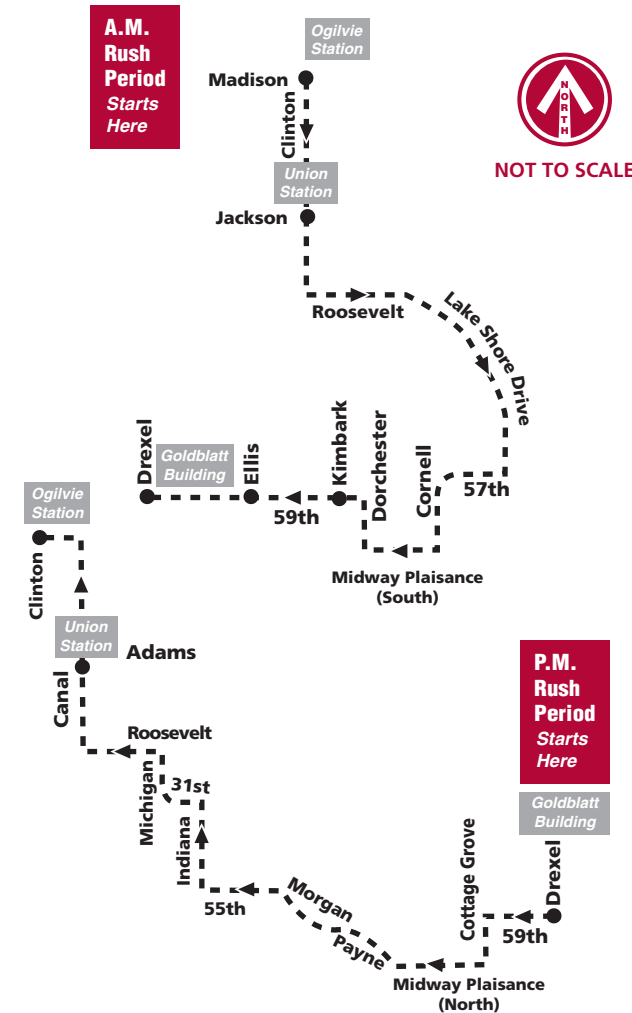

Operates northbound every 30 minutes from Hyde Park to Downtown and Lakeview weekday P.M. rush only. No summer service.

#174 U. of Chicago/Garfield Stations

Direct weekday rush hour connections every 15 minutes between the U. of Chicago and CTA's Garfield Red and Green Line stations. Also runs Sept. – June, Fri. and Sat. from 7:20 p.m. – 2:00 a.m.

- ⊕ CTA rail station
- 174 U. of Chicago/Garfield Stations
- 173 U. of Chicago/Lakeview Express
- Bus Stop
- ← Direction of travel

#192 U. of Chicago Hospitals Express

Weekday rush hour service between Metra's Ogilvie and Union stations and U. of Chicago Hospitals.